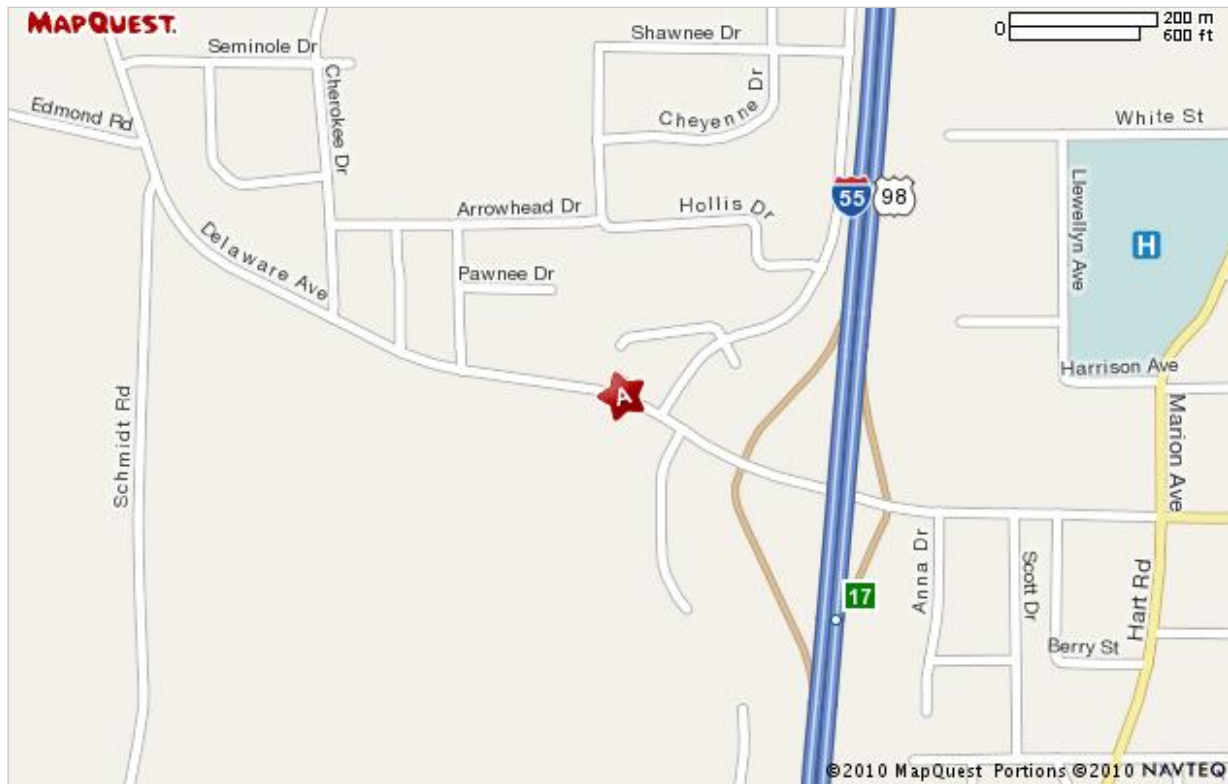

MAPQUEST.

Map of 2298 Delaware Ave
Mccomb, MS 39648-6336

Notes

Directions to Days Inn Hotel:

From I-55, Exit Delaware Ave (# 17) and proceed West approximately 600-700 feet to hotel on right.

[All rights reserved. Use subject to License/Copyright](#) | [Map Legend](#)